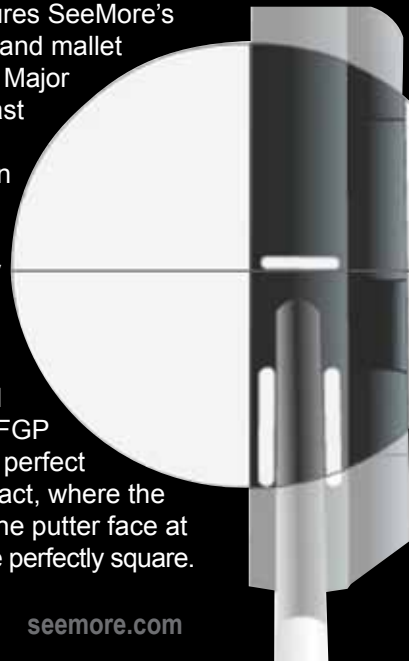

FGP Series

The FGP Series features SeeMore's original classic blade and mallet designs, winner of 2 Major Championships, cast

303 stainless steel heads with precision milled faces and

SeeMore's patented RifleScope Technology (RST) alignment system, for a true

reference point for perfect alignment and set up on every putt. FGP

series putters feature perfect face balancing at impact, where the

tendency of the putter face at impact is to be perfectly square.

seemore.com